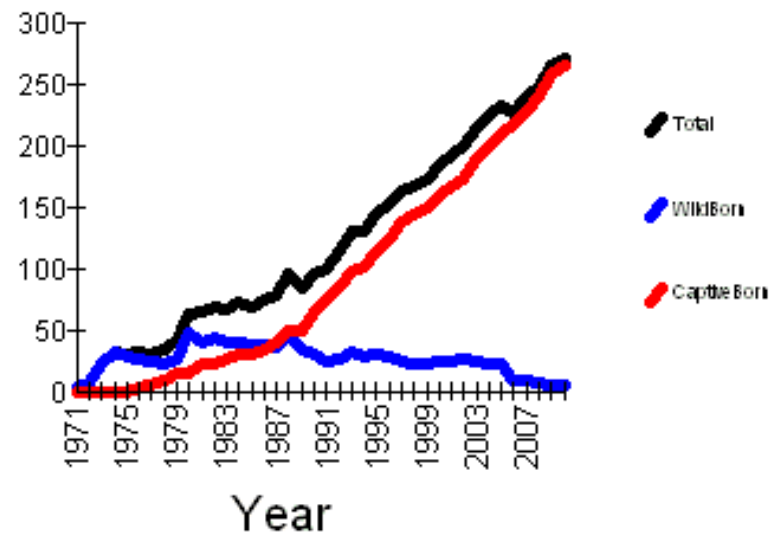

Historical Listing

SOUTHERN BLACK HOWLER MONKEY Studbook
(*Alouatta caraya*)

Historical listing

Stud #	Sex	Birth Date	Sire	Dam	Location	Date	Local ID	Event	Name	Transponder
1	F	~ 1974	WILD	WILD	S.AMERICA PET FARM AUDUBON	~ 1974 ~ Jan 1981 12 Feb 1981 10 May 1991	NONE _____	Capture Transfer Transfer Death	CARMELITA	
										[Death by: Unknown means]
2	F	~ 1968	WILD	WILD	S.AMERICA CHASE B NEW HARMO	~ 1973 ~ Jun 1973 23 Jul 1973 3 Sep 1973	NONE _____	Capture Transfer Transfer Death		
										[Death by: Unknown means]
3	F	~ 1968	WILD	WILD	S.AMERICA CHASE B NEW HARMO	~ 1973 ~ Jun 1973 23 Jul 1973 21 Dec 1973	NONE _____	Capture Transfer Transfer Death		
										[Death by: Unknown means]
4	M	~ 1968	WILD	WILD	S.AMERICA PET FARM CHICAGOLP	~ Apr 1969 ~ Apr 1969 22 Apr 1969 14 Jul 1969	NONE _____	Capture Transfer Transfer Death		
										[Death by: Unknown means]
5	M	~ 1969	WILD	WILD	PARAGUAY CHASE B COLUMBIA	~ 1974 ~ 1974 9 Mar 1974 26 Apr 1974	NONE _____	Capture Transfer Transfer Death	ABE	
										[Death by: Unknown means]
6	M	~ 1969	WILD	WILD	PARAGUAY CHASE B COLO SPRG	1 Apr 1974 1 Apr 1974 17 Apr 1974 16 Aug 1986	NONE _____	Capture Transfer Transfer Death	OLD MAN	
										[Death by: Unknown means]
7	F	~ 1970	WILD	WILD	S.AMERICA PET FARM AUDUBON	~ Dec 1980 ~ Jan 1981 12 Feb 1981 6 Apr 1981	NONE _____	Capture Transfer Transfer Death	ESTRELITA	
										[Death by: Unknown means]
8	M	~ 1970	WILD	WILD	PARAGUAY MONROE	~ 1973 ~ Sep 1973 11 Mar 1974	NONE _____	Capture Transfer Death	SILVER	
										[Death by: Unknown means]
9	M	~ 1970	WILD	WILD	S.AMERICA CHASE B	~ 1973 ~ Mar 1973	NONE _____	Capture Transfer	GOLITA