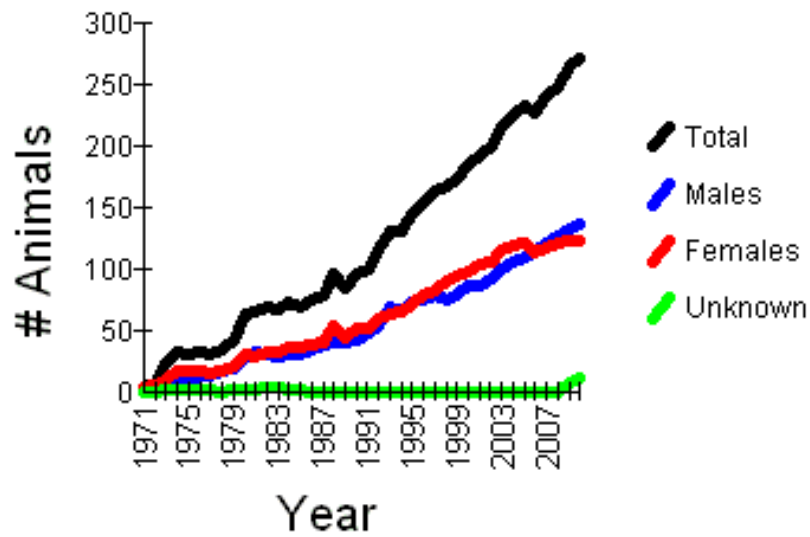

Historical Listing

SOUTHERN BLACK HOWLER MONKEY Studbook
(*Alouatta caraya*)

Historical listing

Stud #	Sex	Birth Date	Sire	Dam	Location	Date	Local ID	Event	Name	Transponder
1	F	~ 1974	WILD	WILD	S.AMERICA PET FARM AUDUBON	~ 1974 ~ Jan 1981 12 Feb 1981 10 May 1991	NONE _____	Capture Transfer Transfer Death	CARMELITA	
										[Death by: Unknown means]
2	F	~ 1968	WILD	WILD	S.AMERICA CHASE B NEW HARMO	~ 1973 ~ Jun 1973 23 Jul 1973 3 Sep 1973	NONE _____	Capture Transfer Transfer Death		
										[Death by: Unknown means]
3	F	~ 1968	WILD	WILD	S.AMERICA CHASE B NEW HARMO	~ 1973 ~ Jun 1973 23 Jul 1973 21 Dec 1973	NONE _____	Capture Transfer Transfer Death		
										[Death by: Unknown means]
4	M	~ 1968	WILD	WILD	S.AMERICA PET FARM CHICAGOLP	~ Apr 1969 ~ Apr 1969 22 Apr 1969 14 Jul 1969	NONE _____	Capture Transfer Transfer Death		
										[Death by: Unknown means]
5	M	~ 1969	WILD	WILD	PARAGUAY CHASE B COLUMBIA	~ 1974 ~ 1974 9 Mar 1974 26 Apr 1974	NONE _____	Capture Transfer Transfer Death	ABE	
										[Death by: Unknown means]
6	M	~ 1969	WILD	WILD	PARAGUAY CHASE B COLO SPRG	1 Apr 1974 1 Apr 1974 17 Apr 1974 16 Aug 1986	NONE _____	Capture Transfer Transfer Death	OLD MAN	
										[Death by: Unknown means]
7	F	~ 1970	WILD	WILD	S.AMERICA PET FARM AUDUBON	~ Dec 1980 ~ Jan 1981 12 Feb 1981 6 Apr 1981	NONE _____	Capture Transfer Transfer Death	ESTRELITA	
										[Death by: Unknown means]
8	M	~ 1970	WILD	WILD	PARAGUAY MONROE	~ 1973 ~ Sep 1973 11 Mar 1974	NONE _____	Capture Transfer Death	SILVER	
										[Death by: Unknown means]
9	M	~ 1970	WILD	WILD	S.AMERICA CHASE B	~ 1973 ~ Mar 1973	NONE _____	Capture Transfer	GOLITA