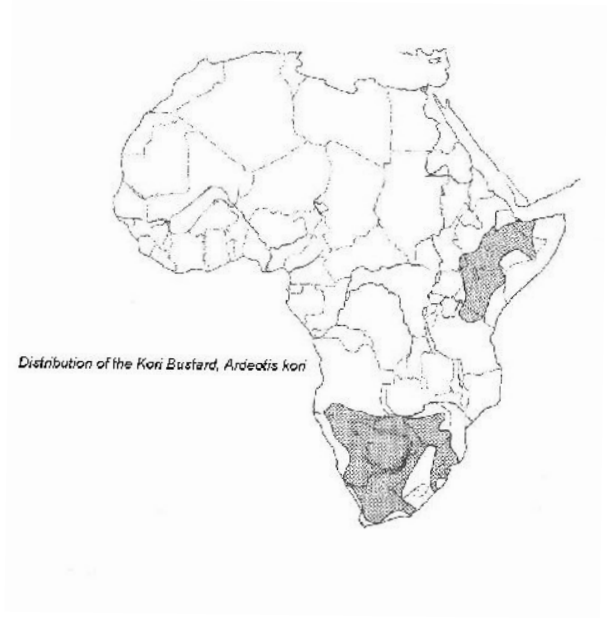

# KORI BUSTARD

*Ardeotis kori*

Order: Gruiformes Family: Otididae

## **Countries breeding populations**

***Neither subspecies populations have been reported. However viable breeding populations are found in the following countries :***

### ***Ardeotis k. kori:***

***Namibia, Zambia, Botswana, western Zimbabwe, South Africa and the Limpopo Valley of Mozambique***

### ***Ardeotis k. struthiunculus :***

***Tanzania, Kenya, Uganda, Ethiopia and Sudan***

***IUCN: least concern***

*The kori bustard has two subspecies with two distinct ranges . The Ardeotis kori struthiunculus lives in eastern Africa. Ranging from Ethiopia to Sudan south to Kenya and Uganda. The southern subspecies Ardeotis kori kori is restricted to the western part of southern Africa. Countries within the range are Botswana, Namibia, Zambia, Zimbabwe, South Africa and Mozambique. The kori bustard prefers open grassland and sparsely wooded savannas. The two populations are separated by the miombo woodlands.*